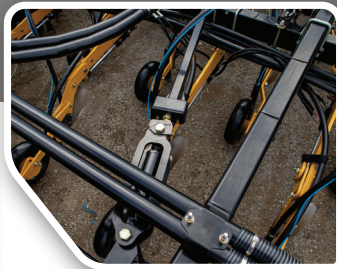

SEEDMASTER TOOLBAR

BUILT TO OUTLAST.

The SeedMaster Toolbar delivers long-lasting performance you can trust. Our bolt-together steel frame and the protection of our blast-to-bare metal powder coating makes our toolbars durable and easy to maintain. The SeedMaster Toolbar also comes in second-to-none with its dual-knife opener. Our opener delivers precise seed and fertilizer placement, fast uniform emergence, and a field finish like no other.

NEW FOR 2024!:

- Galaxy Stubble Proof R-3 31x13.5-15 floatation tire option.

STANDARD FEATURE:

- Lifts the front of the toolbar in muddy conditions to aid in floatation

HEAVY DUTY FRAME

ACTIVE WING BRACE

PRECISION OPENERS

RESIDUE DEFLECTORS

STANDARD FEATURES

- Smart Openers: Lift and lower openers into the ground with an easy-to-use foot switch while also utilizing our ISO in-cab controller to adjust packing pressure
- Low Maintenance Opener Design: One of the lowest maintenance openers on the market - designed with parts that are built to last
- Active Wing Brace: Counteracts opener draft force to distribute frame stress
- Lift Kit: Provides superior flotation when pulling through mud
- Matrix Wing Lock: Partially unfolds each wing for lower transport height, ensuring safe travel under power lines and overpasses
- Residue Deflectors: Reduces residue build-up on knives, ensures optimal product placement, and delivers exquisite field finish

- Blast to Bare Metal Paint Procedure: Flawless powder coat paint adhesion for an anti-corrosive finish that won't crack, chip, or peel
- Equal Length Distribution Kits: 2 1/2-Inch formed piping for equalized distribution
- 5-Year Frame Warranty