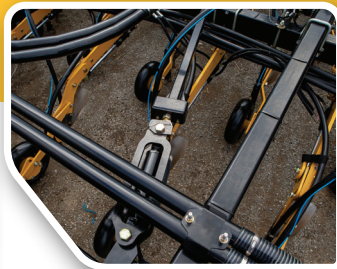

SEEDMASTER TOOLBAR

BUILT TO OUTLAST.

The SeedMaster Toolbar delivers long-lasting performance you can trust. Our bolt-together steel frame and the protection of our blast-to-bare metal powder coating makes our toolbars durable and easy to maintain. The SeedMaster Toolbar also comes in second-to-none with its dual-knife opener. Our opener delivers precise seed and fertilizer placement, fast uniform emergence and a field finish like no other.

STANDARD FEATURES

- Smart Openers: Lift and lower openers into the ground with an easy-to-use foot switch while also utilizing our ISO in-cab controller to adjust packing pressure
- Low Maintenance Opener Design: One of the lowest maintenance openers on the market - designed with parts that are built to last
- Active Wing Brace: Counteracts opener draft force to distribute frame stress
- Lift Kit: Provides superior flotation when pulling through mud
- Matrix Wing Lock: Partially unfolds each wing for lower transport height, ensuring safe travel under power lines and overpasses
- Residue Deflectors: Reduces residue build-up on knives, ensures optimal product placement, and delivers exquisite field finish

- Blast to Bare Metal Paint Procedure: Flawless powder coat paint adhesion for an anti-corrosive finish that won't crack, chip, or peel
- Equal Length Distribution Kits: 2 1/2-Inch formed piping for equalized distribution
- 5-Year Frame Warranty

OPTIONS

- Tank Configurations: Can be configured to fit all SeedMaster products, including the UltraPro II On-Frame Tank, Nova Series II Air Cart or our Liquid Nova Fertilizer Tank
- High Flotation Rear Axle: Pairs well with the SeedMaster lift kit for flotation in muddy conditions
- Front Walkover Hitch: Quickly access either side of your toolbar