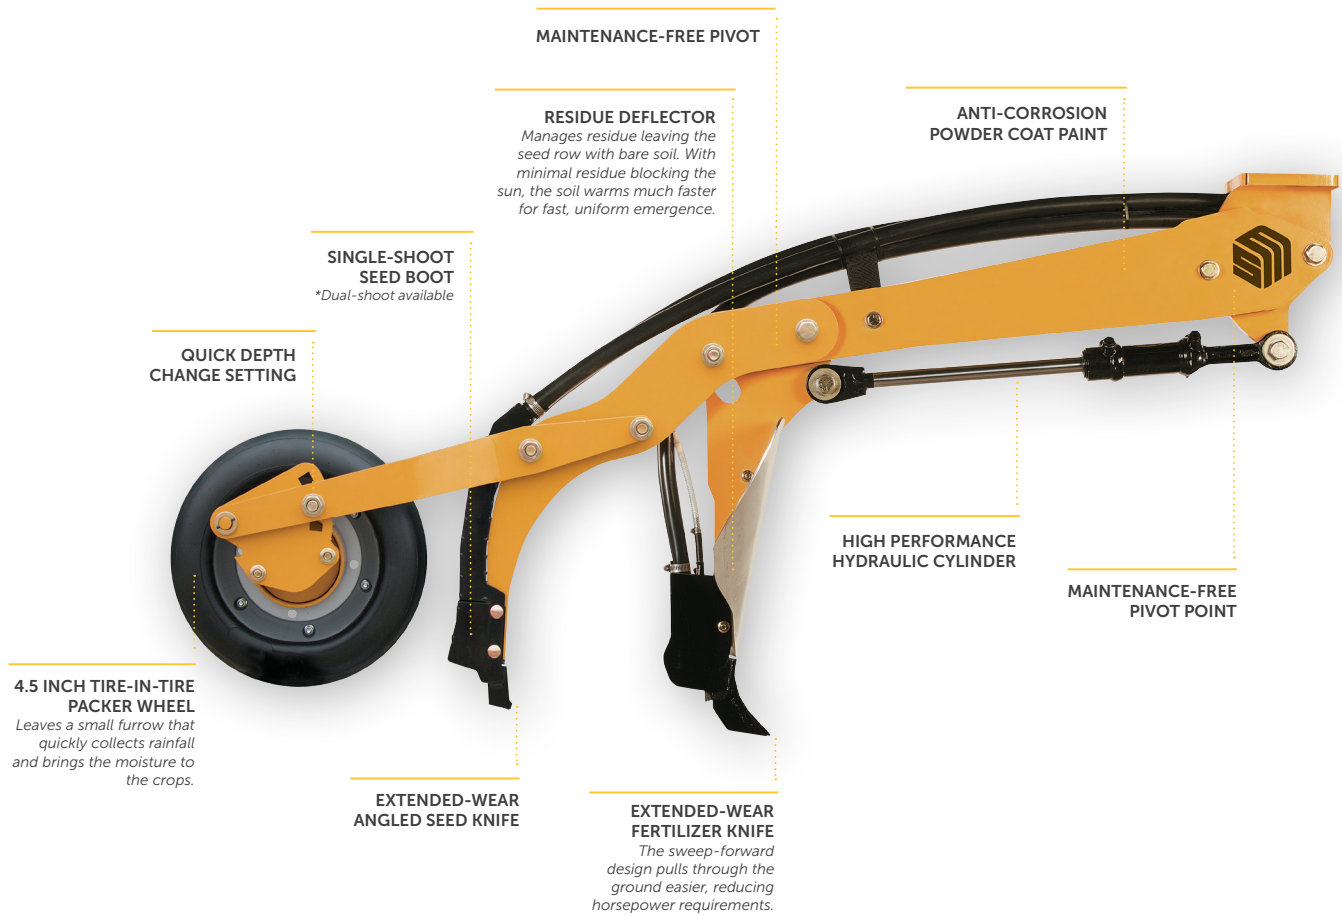

OPENER DIAGRAM